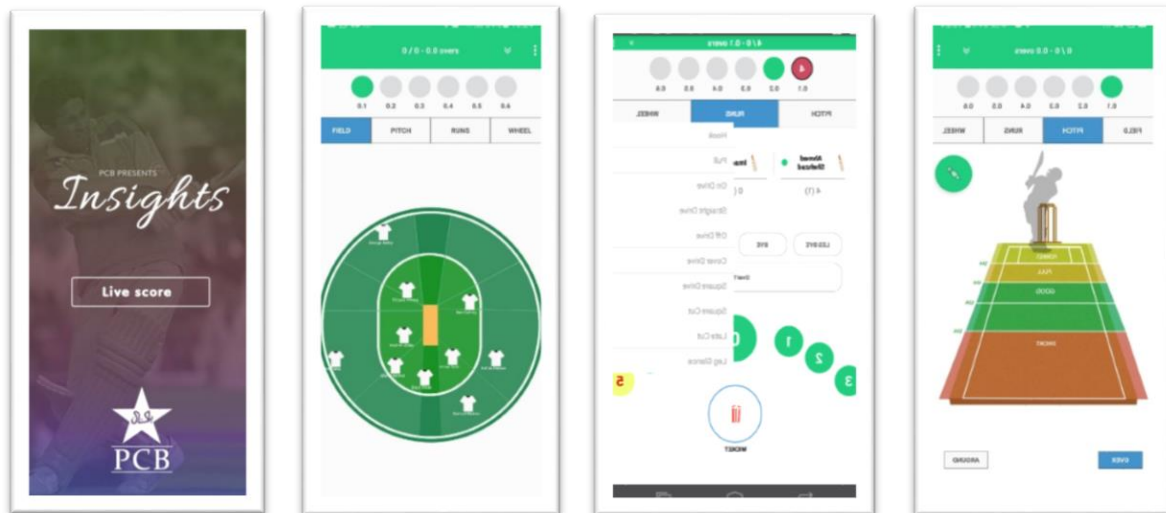

Inzamam ul Haq, a cricket legend and the chief selector of Pakistan cricket team, said, “Mushy and I wanted to leave a legacy behind. A system that can serve Pakistan cricket for years to come. Insight is the true implementation of our ideas and expertise. This can give you deeper insights into players’ performances especially in situations where no high resolution camera’s and hawk eye is available. I am thankful to Mr. Najam Sethi, PCB coaches, analysts & administration, Dr. Umar Saif project lead Talha Rehmani, and ITU team for their endless support.”

The data collected, both of matches and individuals will help to draw both concrete and soft analytical results to track the performance of a player from grass root level to the top, identify weak and strong areas for batters, identify the trends and factors affecting the bowling performance of every individual bowler, work on the improvements of his flaws and team selection. E.g. if the system identifies that a player is good against spin, he can be selected to play in spin friendly conditions. On the flip side, if a player is found weak against spin, remedy work can be started.

The main landing screen, the field placing screen, the scoring screen with the scoring shots pop up and the pitch screen to indicate where ball was pitched and the height of the ball in comparison to batter